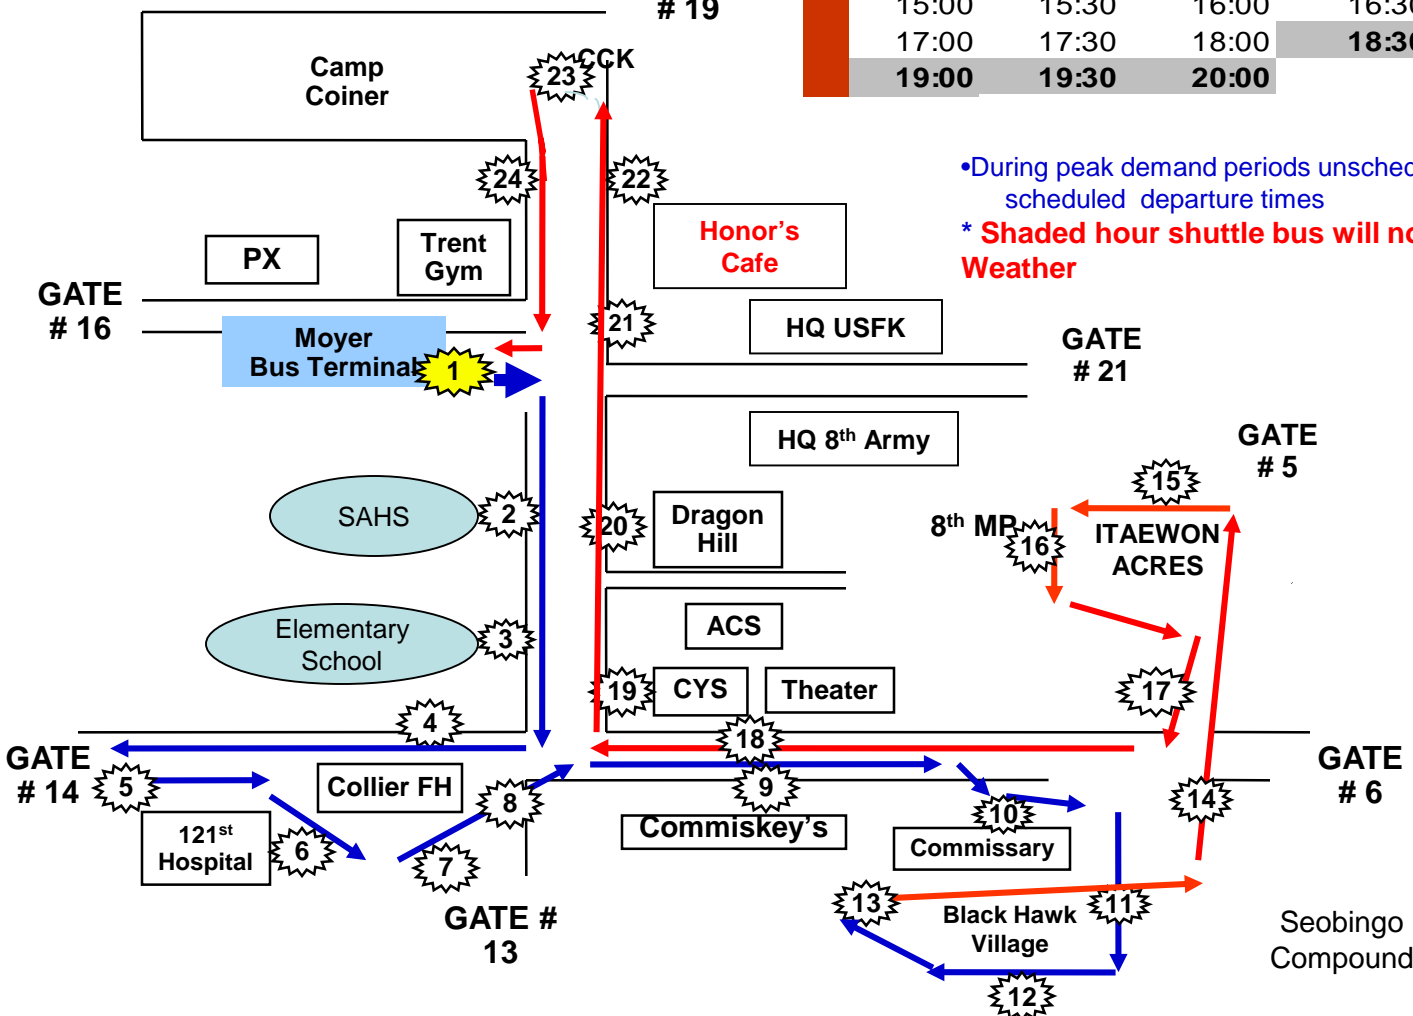

WEEKEND, US HOLIDAYS AND TRAINING HOLIDAYS

8:00	8:45	9:30
10:15	11:00	11:45
12:30	13:15	14:00
14:45	15:30	16:15
17:00	17:45	18:30
19:15	20:00	

• During peak demand periods unscheduled buses may augment regularly scheduled departure times

* Shaded hour shuttle bus will not operate during Destructive Weather