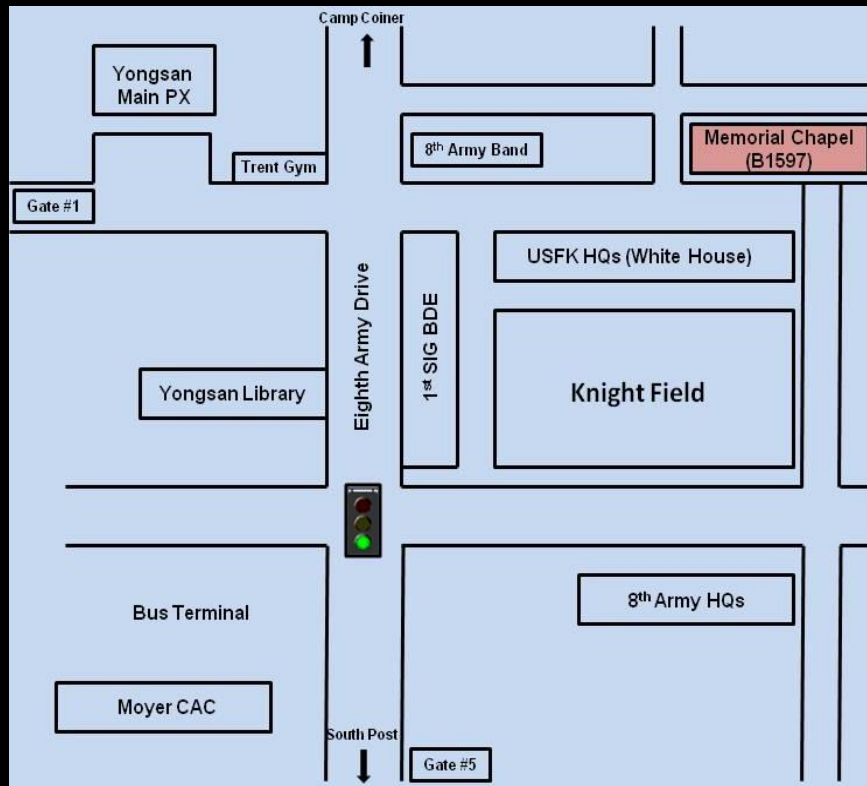

Memorial Chapel

Unit Ministry Teams . . . Here For You!