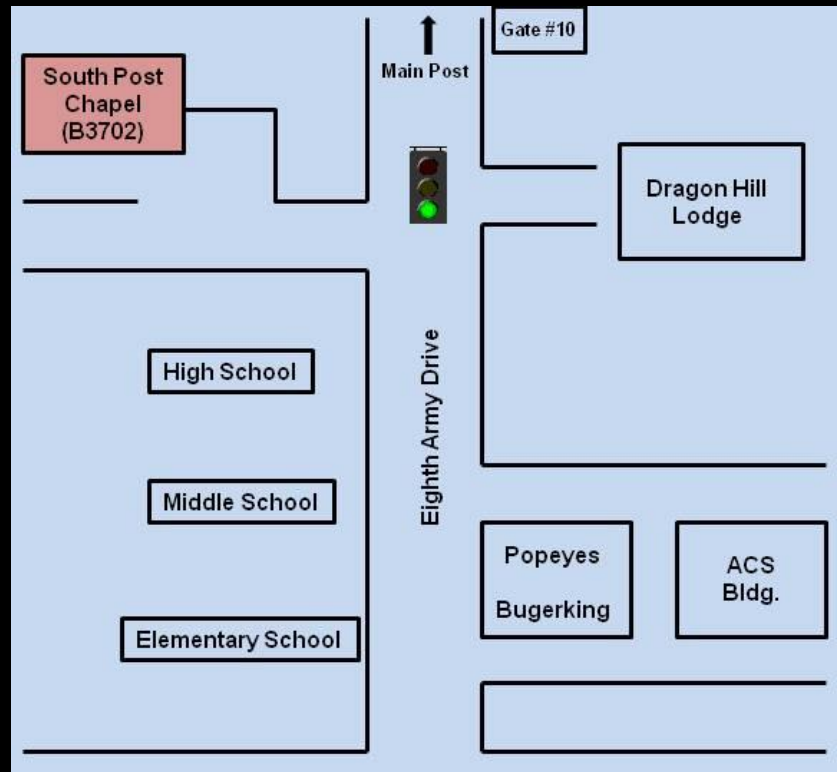

RSO
RELIGIOUS SUPPORT OFFICE

Map Of Chapels

Unit Ministry Teams . . . Here For You!

South Post Chapel

Unit Ministry Teams . . . Here For You!

U.S. ARMY
USAG-YONGSAN
INSTALLATION MANAGEMENT COMMAND

RSO
RELIGIOUS SUPPORT OFFICE