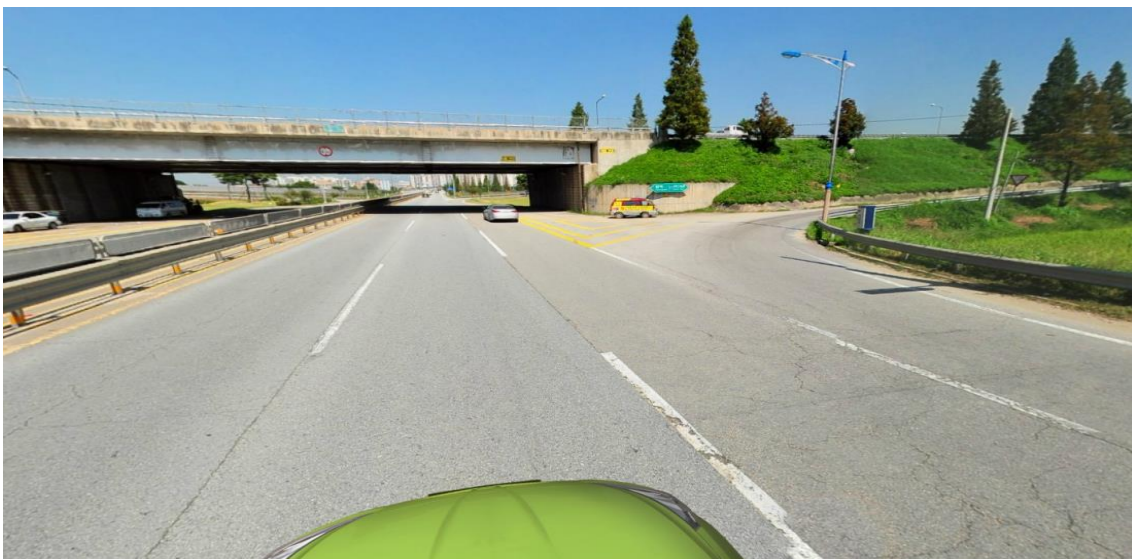

Directions to get from Camp Humphreys to Hallym University Dongtan Sacred Heart Hospital

**3. At the second 3way point, please turn left, and go straight 300meters.**

**4. When you see the Underpass, Please take the right. Then just go straight until seeing the underpass.(To approach under pass, it may takes 10 to 15min.)**