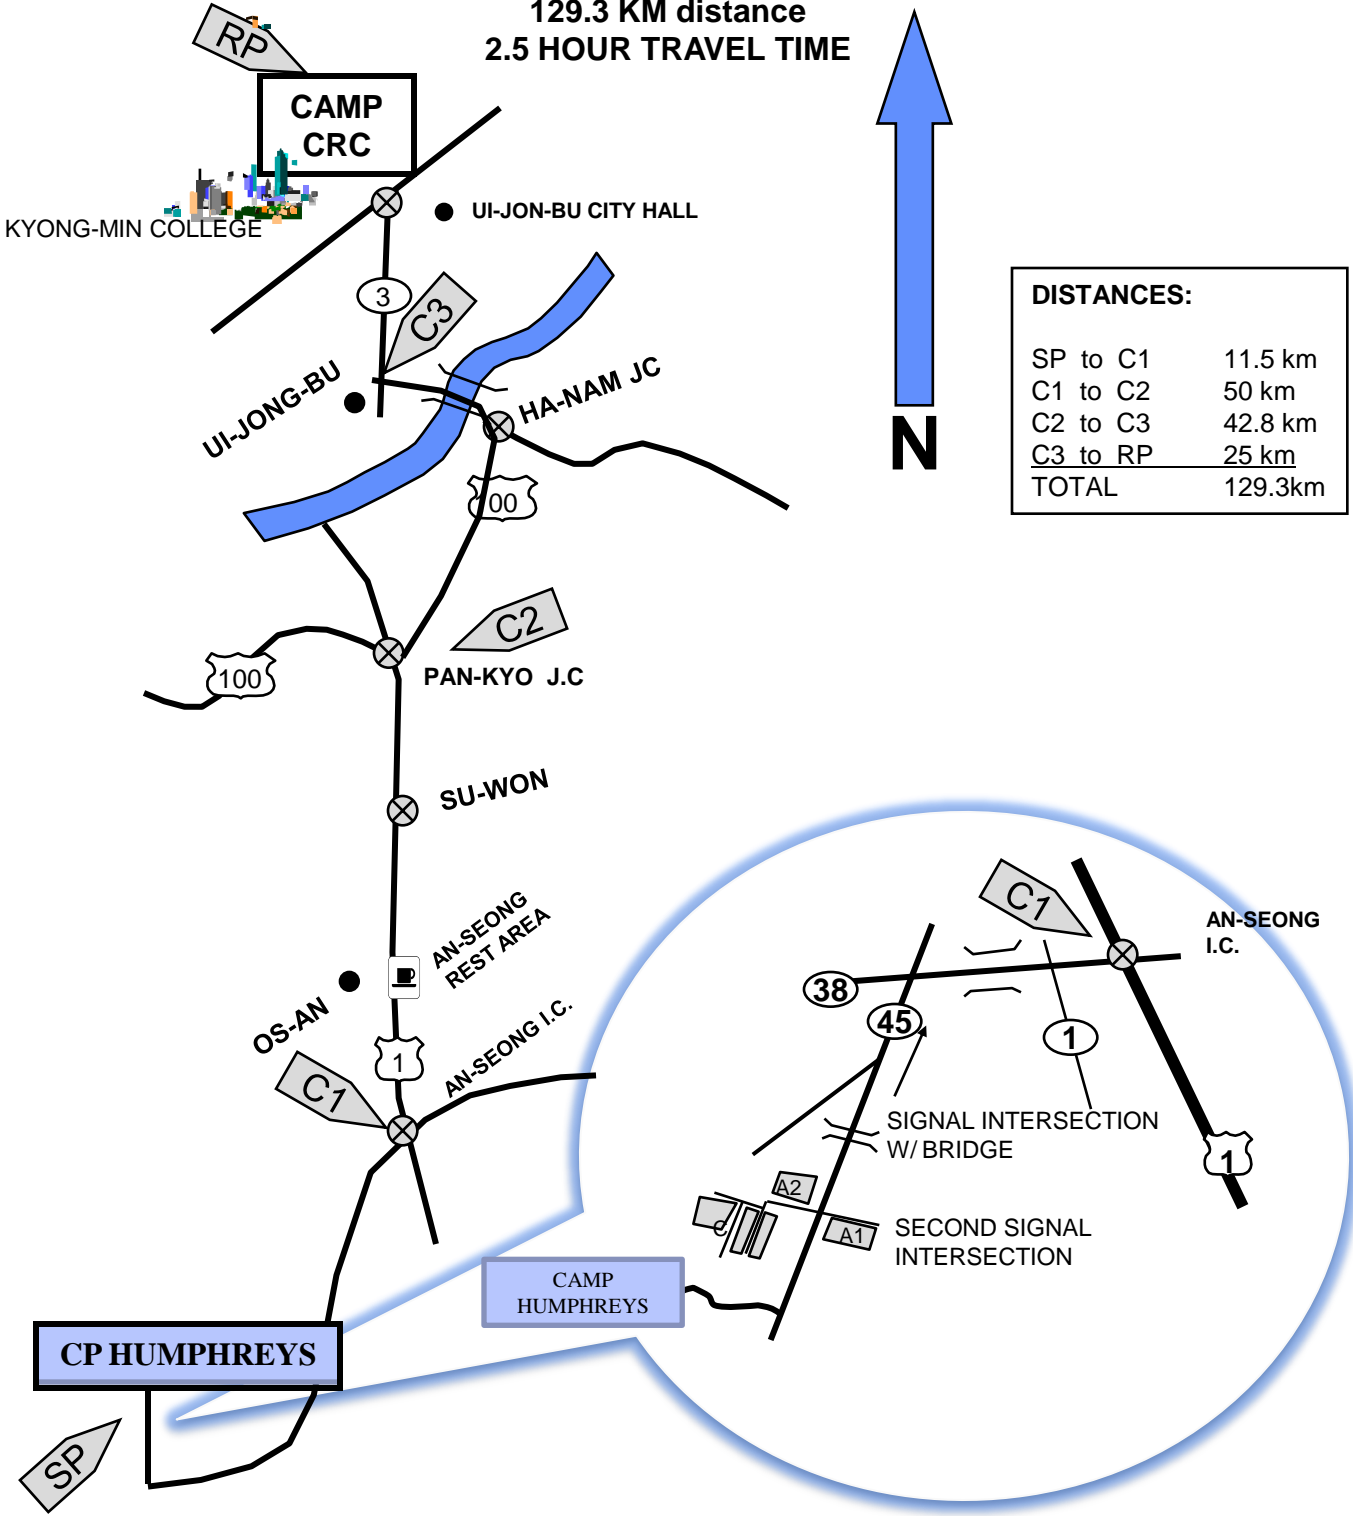

# CP HUMPHREYS TO CAMP RED CLOUD

129.3 KM distance  
2.5 HOUR TRAVEL TIME

	EXPRESSWAY		REST AREA		CHECK POINT
	NATIONAL ROAD		TOLL BOOTH		INTERCHANGE
	LOCAL ROUTE		TUNNEL	MAP NOT TO SCALE	