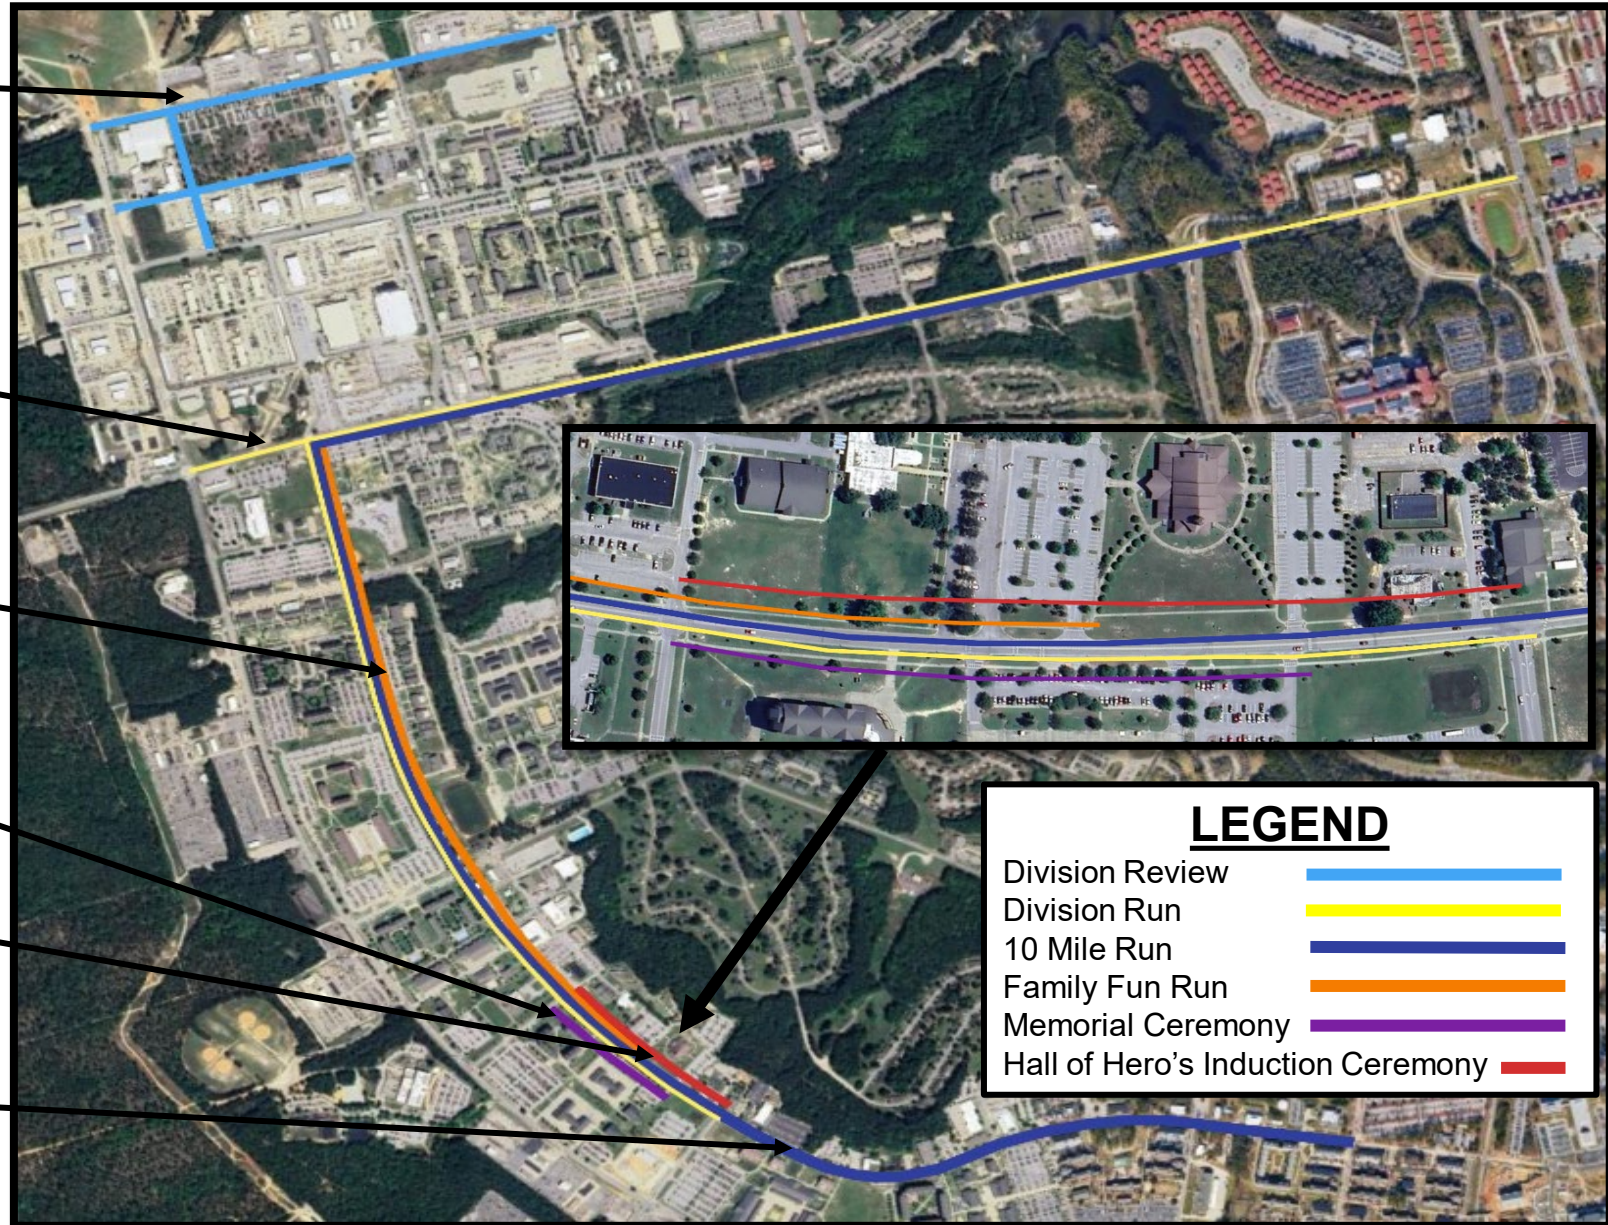

Bus interval NLT every 15-20

Individual Routes

Route Closures (ADSB)

Division Review 0700-1000 22MAY24

Division Review 0800-1100 23MAY24

Gruber/ Pratt to Pratt/ Dunham; Gruber/ Deglopper to Deglopper/ Gorham;
Butner/ Kellam to Kellam/ Pratt

Division Run 0500-0745 20MAY24

Long St from Gruber Rd to Rock Merit Rd.
Ardennes St. from Graves St. to Long St.

Family Fun Run 1700-2030 21MAY24

Ardennes St. from 82D Museum to Long Street

Memorial Ceremony 1130-1230 21MAY24

Ardennes St. (Falcon St.-Grave St.)

Hall of Hero's Induction Ceremony 1030-1300 22MAY24

Ardennes ST- closed between Falcon St to the All-American Chapel

10 Mile Run 0630-0830 21MAY24

Longstreet (Ardennes St to All American Pkwy)
Ardennes St (Longstreet to Merrill St)

LEGEND

- Division Review ▬
- Division Run ▬
- 10 Mile Run ▬
- Family Fun Run ▬
- Memorial Ceremony ▬
- Hall of Hero's Induction Ceremony ▬

Veterans Trust Transportation Plan

22MAY24: 1230-1700

Entry

Exit

PARKING