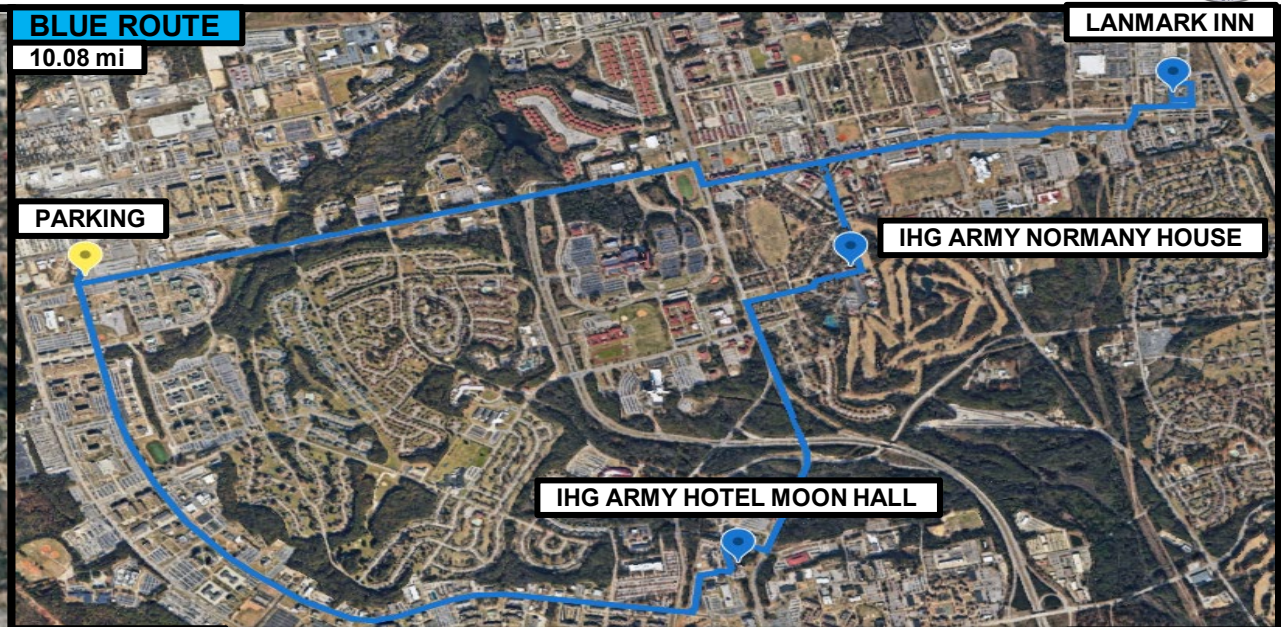

All-American Week Bus Routes

Routes/Events	Locations
Bus Parking / Staging Area	<ul style="list-style-type: none"> B 34-Foot Tower/Rock Field 1 34-Foot Tower/Rock Field 2 PAX Shed 2 & 3 3 Ritz-Epps PFC 4 Hercules Field 5 Dragon Lanes 6 Towle Stadium 7 Funk Gym
Green Route (Daily) - 4x 44pax buses	<ul style="list-style-type: none"> 1 Moon Hall 2 Landmark Inn 3 Normandy House
Blue Route (Daily) - 7x handicap buses	<ul style="list-style-type: none"> 1 2BCT DFAC 2 Iron Mike Conference Center 3 Hall of Heroes 4 Pike Field
RED / Orange Route (as needed) - 44PAX buses - handicap buses	

Bus interval NLT every 15-20

Individual Routes

Route Closures (ADSB)

Division Review 0700-1000 22MAY24

Division Review 0800-1100 23MAY24

Gruber/ Pratt to Pratt/ Dunham; Gruber/ Deglopper to Deglopper/ Gorham;
Butner/ Kellam to Kellam/ Pratt

Division Run 0500-0745 20MAY24

Long St from Gruber Rd to Rock Merit Rd.
Ardennes St. from Graves St. to Long St.

Family Fun Run 1700-2030 21MAY24

Ardennes St. from 82D Museum to Long Street

Memorial Ceremony 1130-1230 21MAY24

Spectators

Pit lane

Half Mile Super Car course

LEGEND

- Bus Route
- Parking
- Pickup / Drop-off
- Boundaries
- Event Location

Bus Stop Locations

Google Maps link for Bus Stop/ Event Location and Ceremony/ Road Closure and times