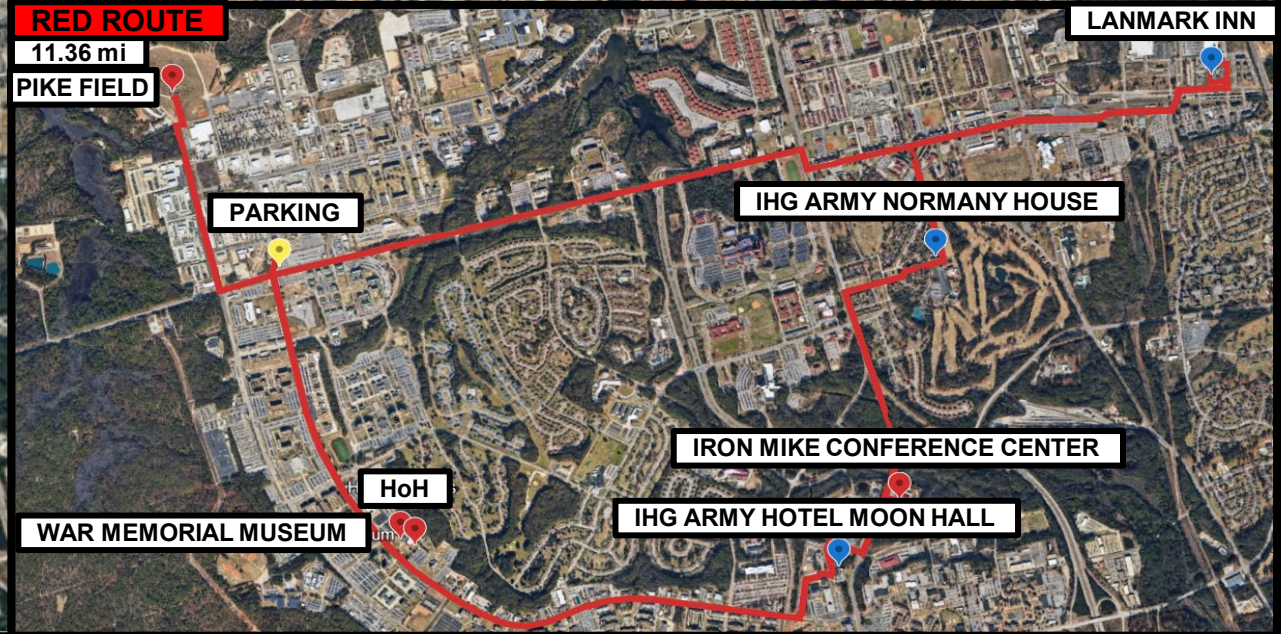

Individual Routes