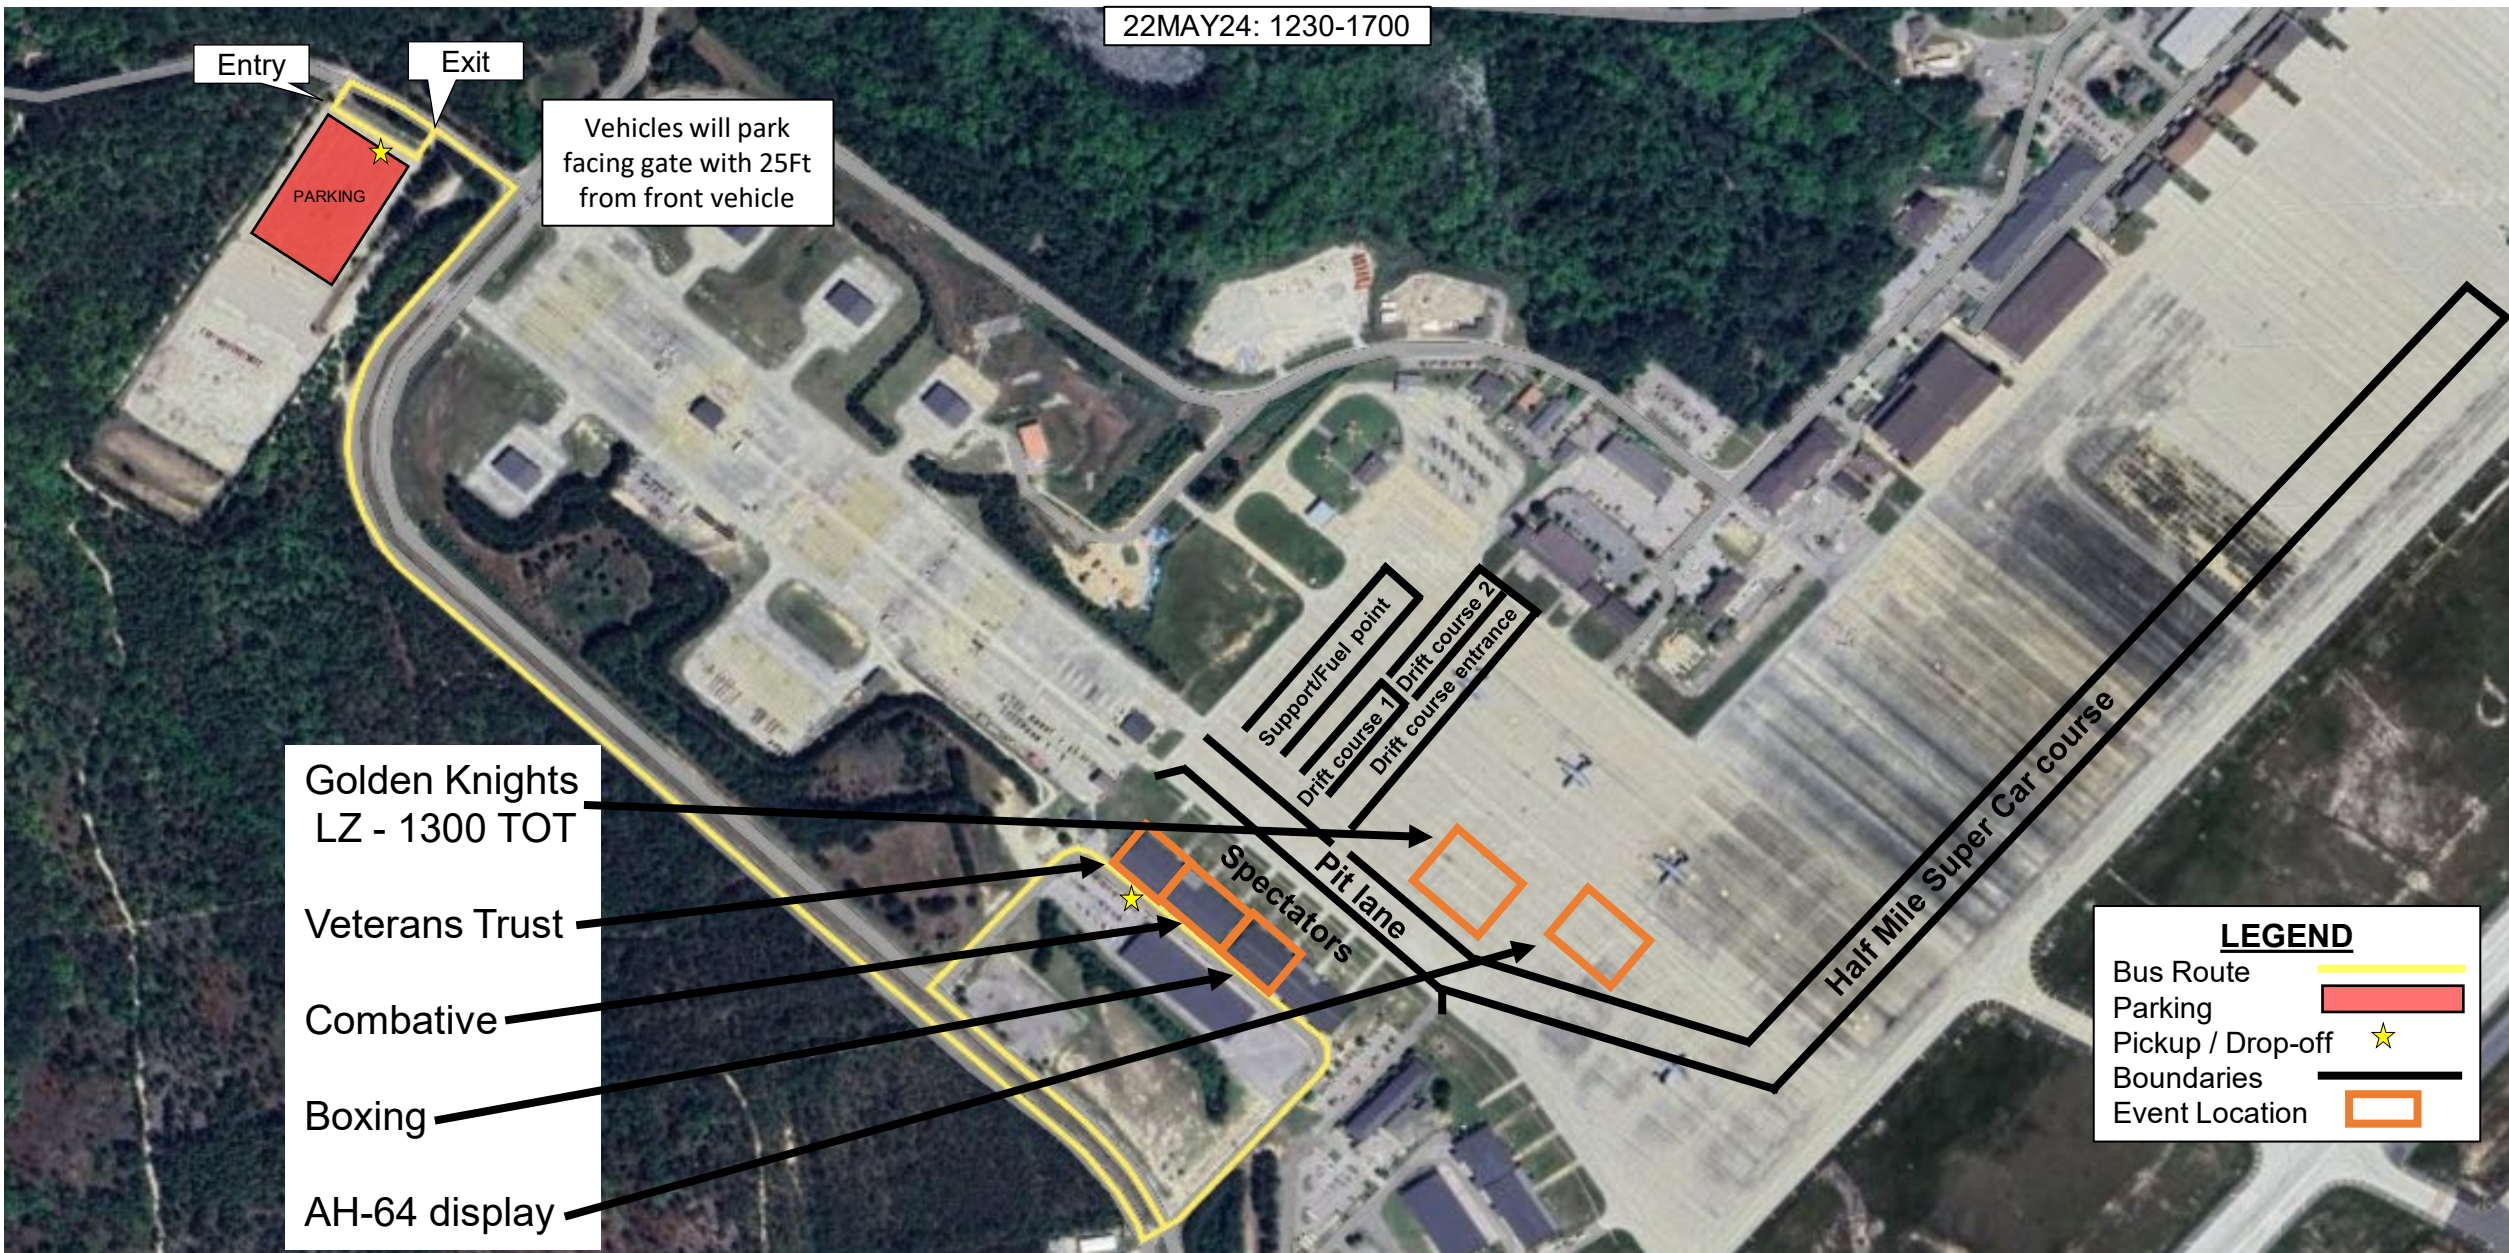

Ardennes St. (Falcon St.-Grave St.)

Hall of Hero's Induction Ceremony 1030-1300 22MAY24

Ardennes ST- closed between Falcon St to the All-American Chapel

10 Mile Run 0630-0830 21MAY24

Longstreet (Ardennes St to All American Pkwy)
Ardennes St (Longstreet to Merrill St)

LEGEND

- Division Review ▬
- Division Run ▬
- 10 Mile Run ▬
- Family Fun Run ▬
- Memorial Ceremony ▬
- Hall of Hero's Induction Ceremony ▬

Veterans Trust Transportation Plan

22MAY24: 1230-1700

Entry

Exit

PARKING

Vehicles will park facing gate with 25Ft from front vehicle

- Golden Knights LZ - 1300 TOT
- Veterans Trust
- Combative
- Boxing
- AH-64 display

Support/Fuel point

Drift course 1

Drift course 2

Drift course entrance

Spectators

Pit lane

Half Mile Super Car course

LEGEND

- Bus Route
- Parking
- Pickup / Drop-off
- Boundaries
- Event Location

Bus Stop Locations

Google Maps link for Bus Stop/ Event Location and Ceremony/ Road Closure and times