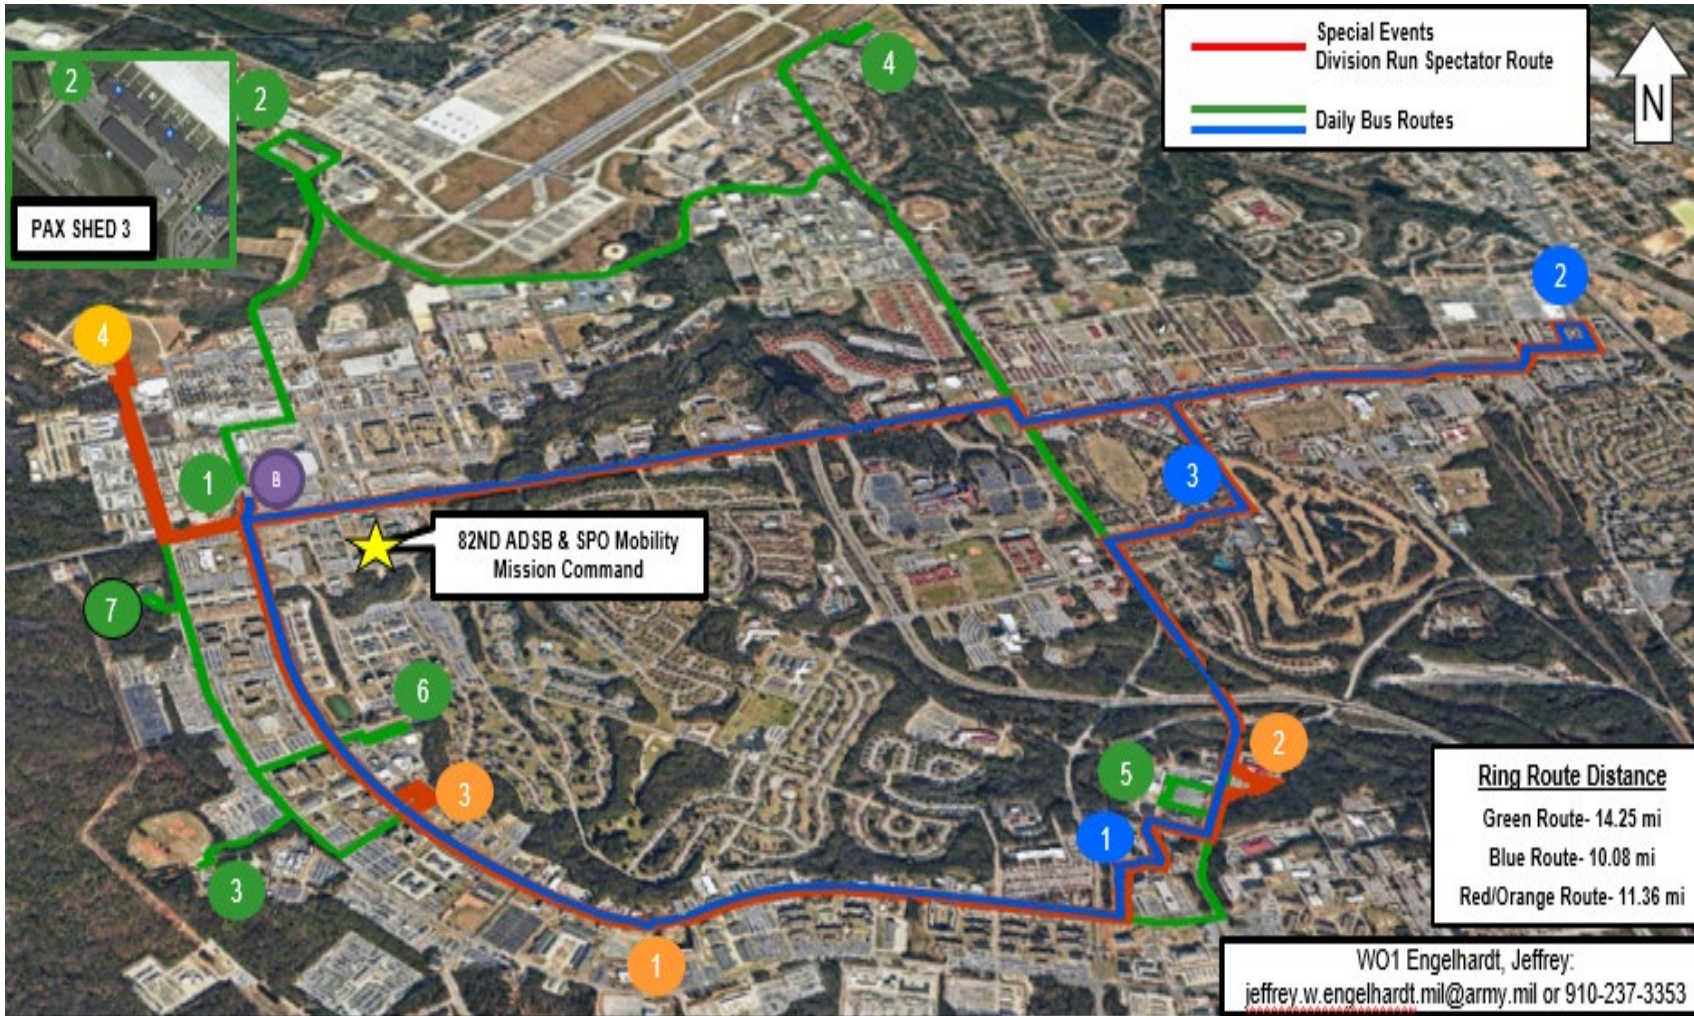

All-American Week Bus Routes

Routes/Events	Locations
Bus Parking / Staging Area	<ul style="list-style-type: none"> B 34-Foot Tower/Rock Field 1 34-Foot Tower/Rock Field 2 PAX Shed 2 & 3 3 Ritz-Epps PFC 4 Hercules Field 5 Dragon Lanes 6 Towle Stadium 7 Funk Gym
Green Route (Daily) - 4x 44pax buses	<ul style="list-style-type: none"> 1 Moon Hall 2 Landmark Inn 3 Normandy House
Blue Route (Daily) - 7x handicap buses	<ul style="list-style-type: none"> 1 2BCT DFAC 2 Iron Mike Conference Center 3 Hall of Heroes 4 Pike Field
RED / Orange Route (as needed) - 44PAX buses - handicap buses	

Division Run 0500-0745 20MAY24

Long St from Gruber Rd to Rock Merit Rd.
Ardennes St. from Graves St. to Long St.

Family Fun Run 1700-2030 21MAY24

Ardennes St. from 82D Museum to Long Street

Memorial Ceremony 1130-1230 21MAY24

LEGEND

- Division Review ▬
- Division Run ▬
- 10 Mile Run ▬
- Family Fun Run ▬
- Memorial Ceremony ▬
- Hall of Hero's Induction Ceremony ▬

Veterans Trust Transportation Plan

22MAY24: 1230-1700

Entry

Exit

PARKING

Spectators

Pit lane

Half Mile Super Car course

LEGEND

- Bus Route
- Parking
- Pickup / Drop-off
- Boundaries
- Event Location

Bus Stop Locations

Google Maps link for Bus Stop/ Event Location and Ceremony/ Road Closure and times