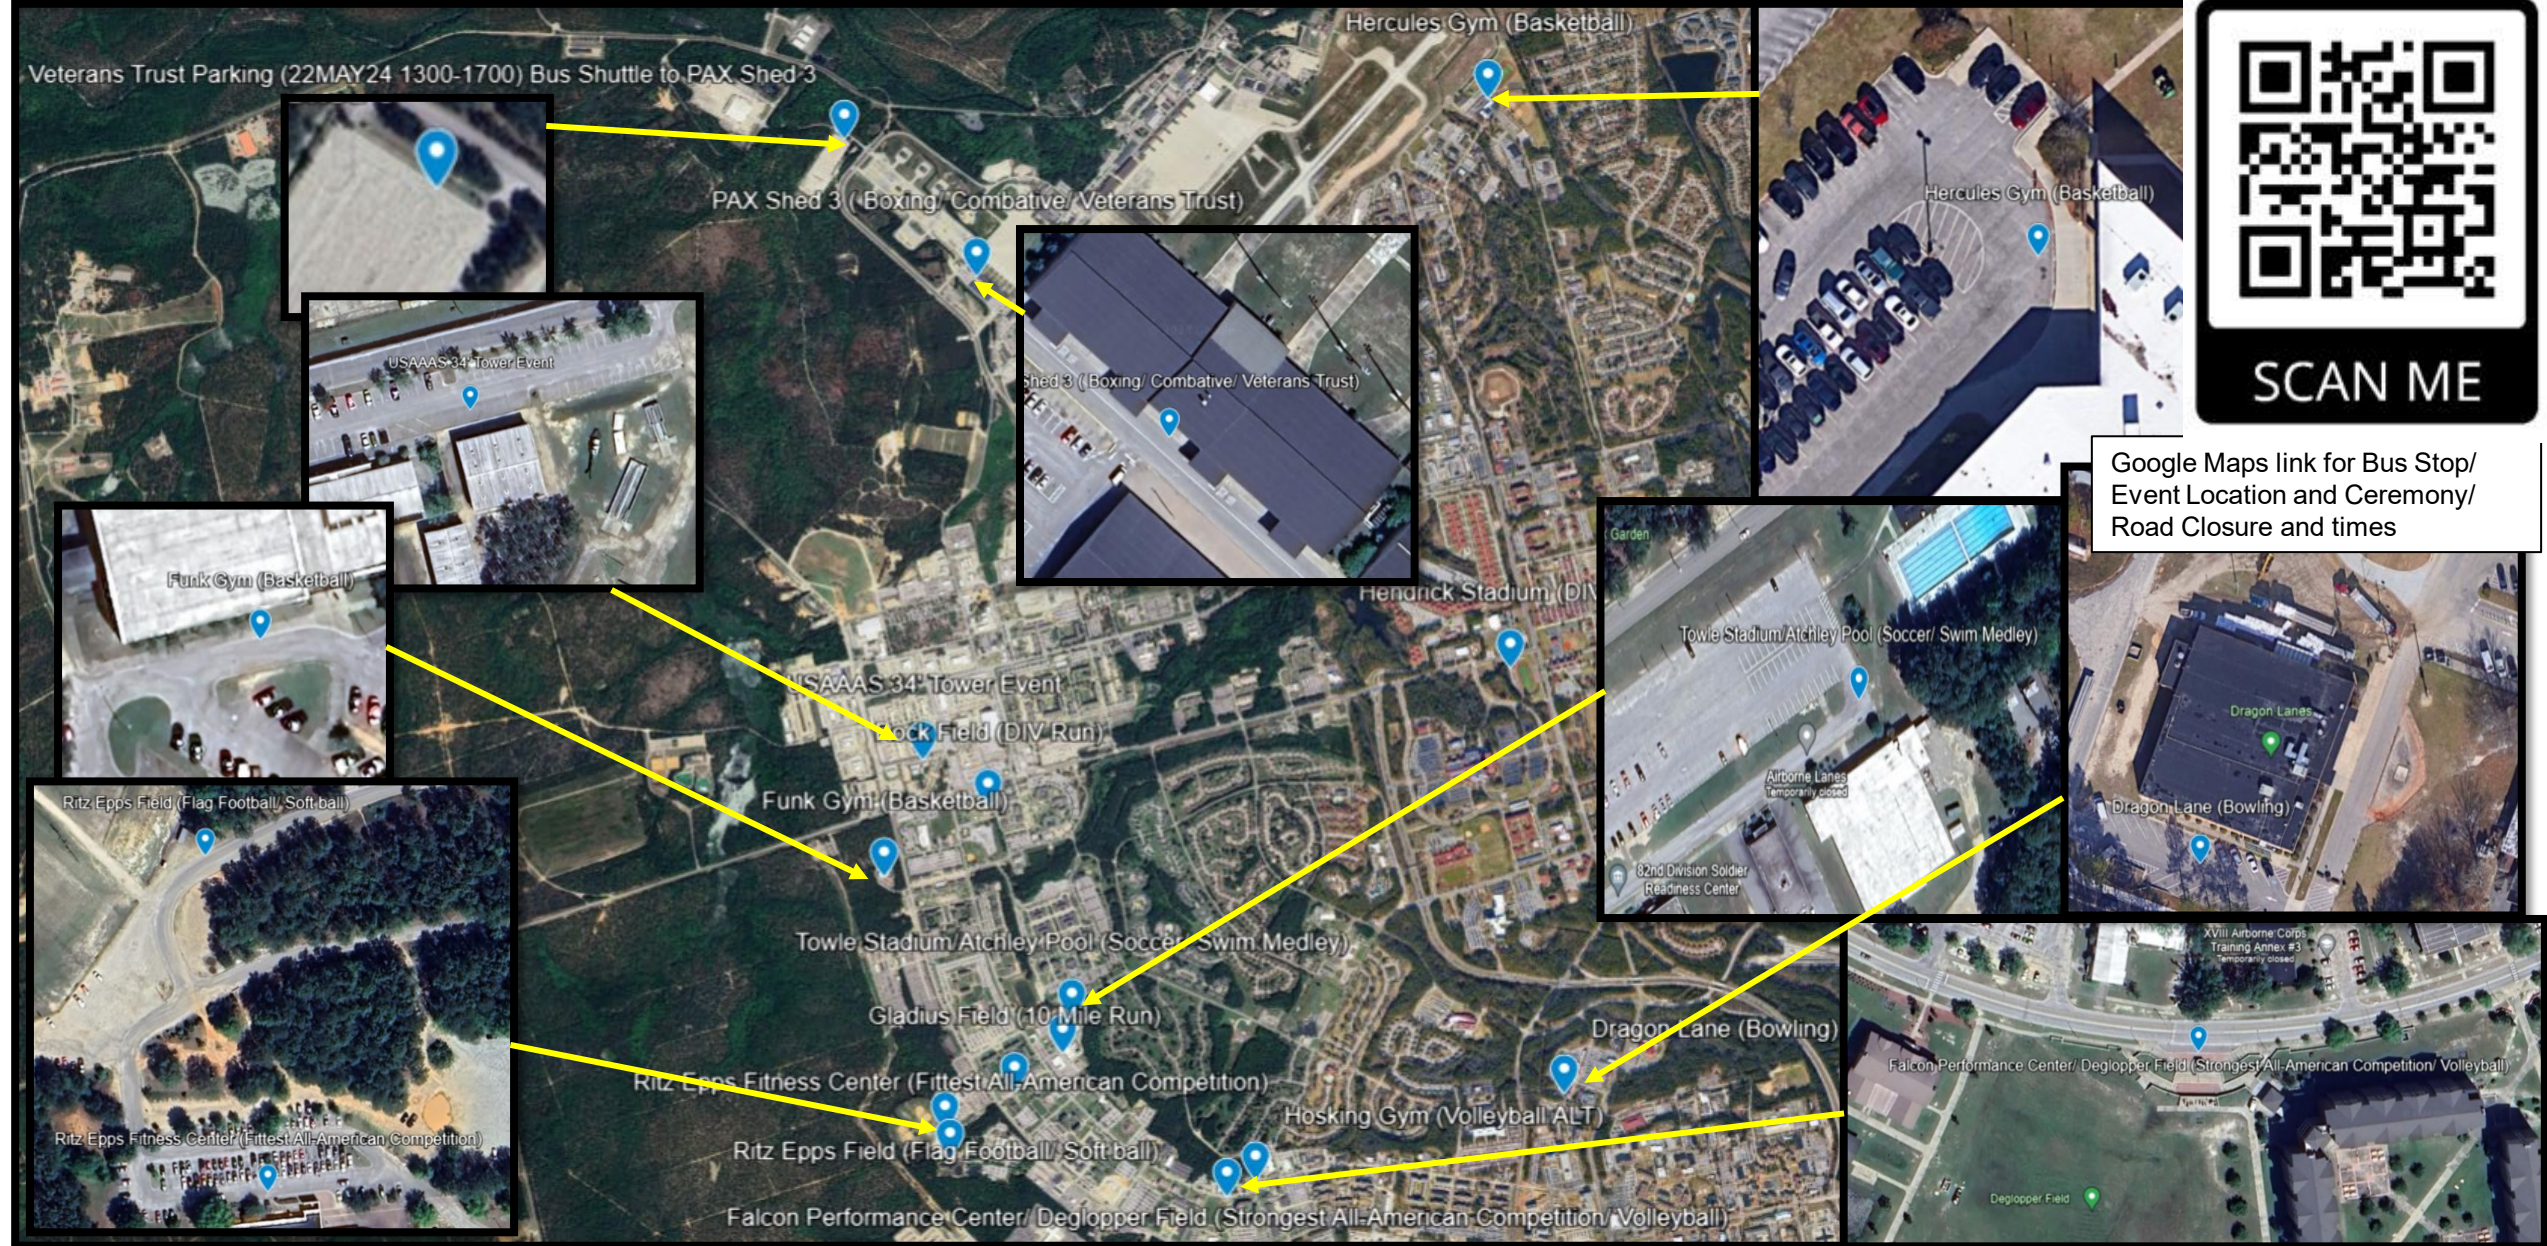

Ardennes St. (Falcon St.-Grave St.)

Hall of Hero's Induction Ceremony 1030-1300 22MAY24

Ardennes ST- closed between Falcon St to the All-American Chapel

10 Mile Run 0630-0830 21MAY24

Longstreet (Ardennes St to All American Pkwy)
Ardennes St (Longstreet to Merrill St)

Vehicles will park facing gate with 25Ft from front vehicle

- Golden Knights LZ - 1300 TOT
- Veterans Trust
- Combative
- Boxing
- AH-64 display

Support/Fuel point

Drift course 1

Drift course 2

Drift course entrance

Spectators

Pit lane

Half Mile Super Car course

LEGEND

- Bus Route
- Parking
- Pickup / Drop-off
- Boundaries
- Event Location

Bus Stop Locations

Google Maps link for Bus Stop/ Event Location and Ceremony/ Road Closure and times